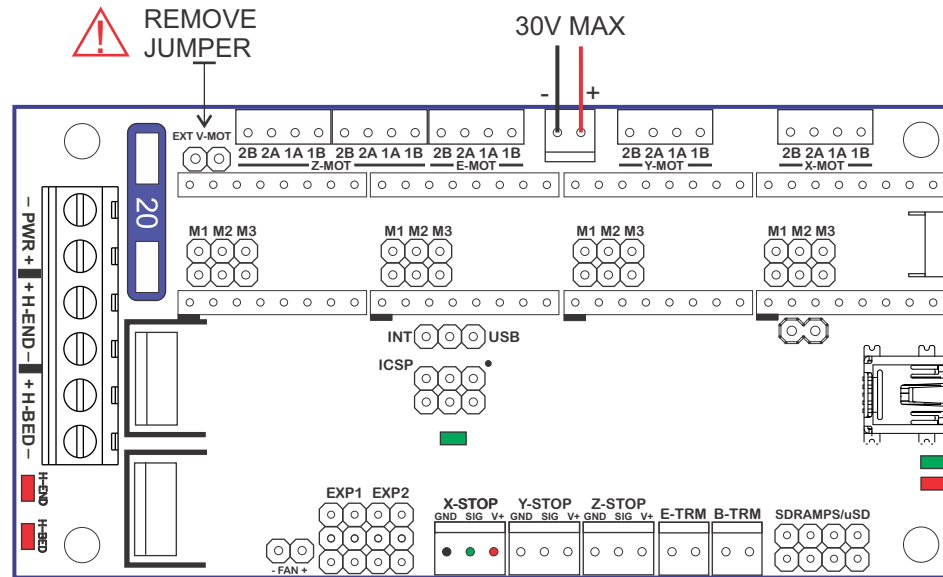

AZTEEG X1 3DP 3D PRINTER CONTROLLER WIRING DIAGRAM

STEPPER MOTORS

AZTEEG X1 3DP 3D PRINTER CONTROLLER WIRING DIAGRAM

USING A SEPARATE POWER SUPPLY
FOR STEPPER MOTORS

AZTEEG X1 3DP CONTROLLER
WWW.PANUCATT.COM