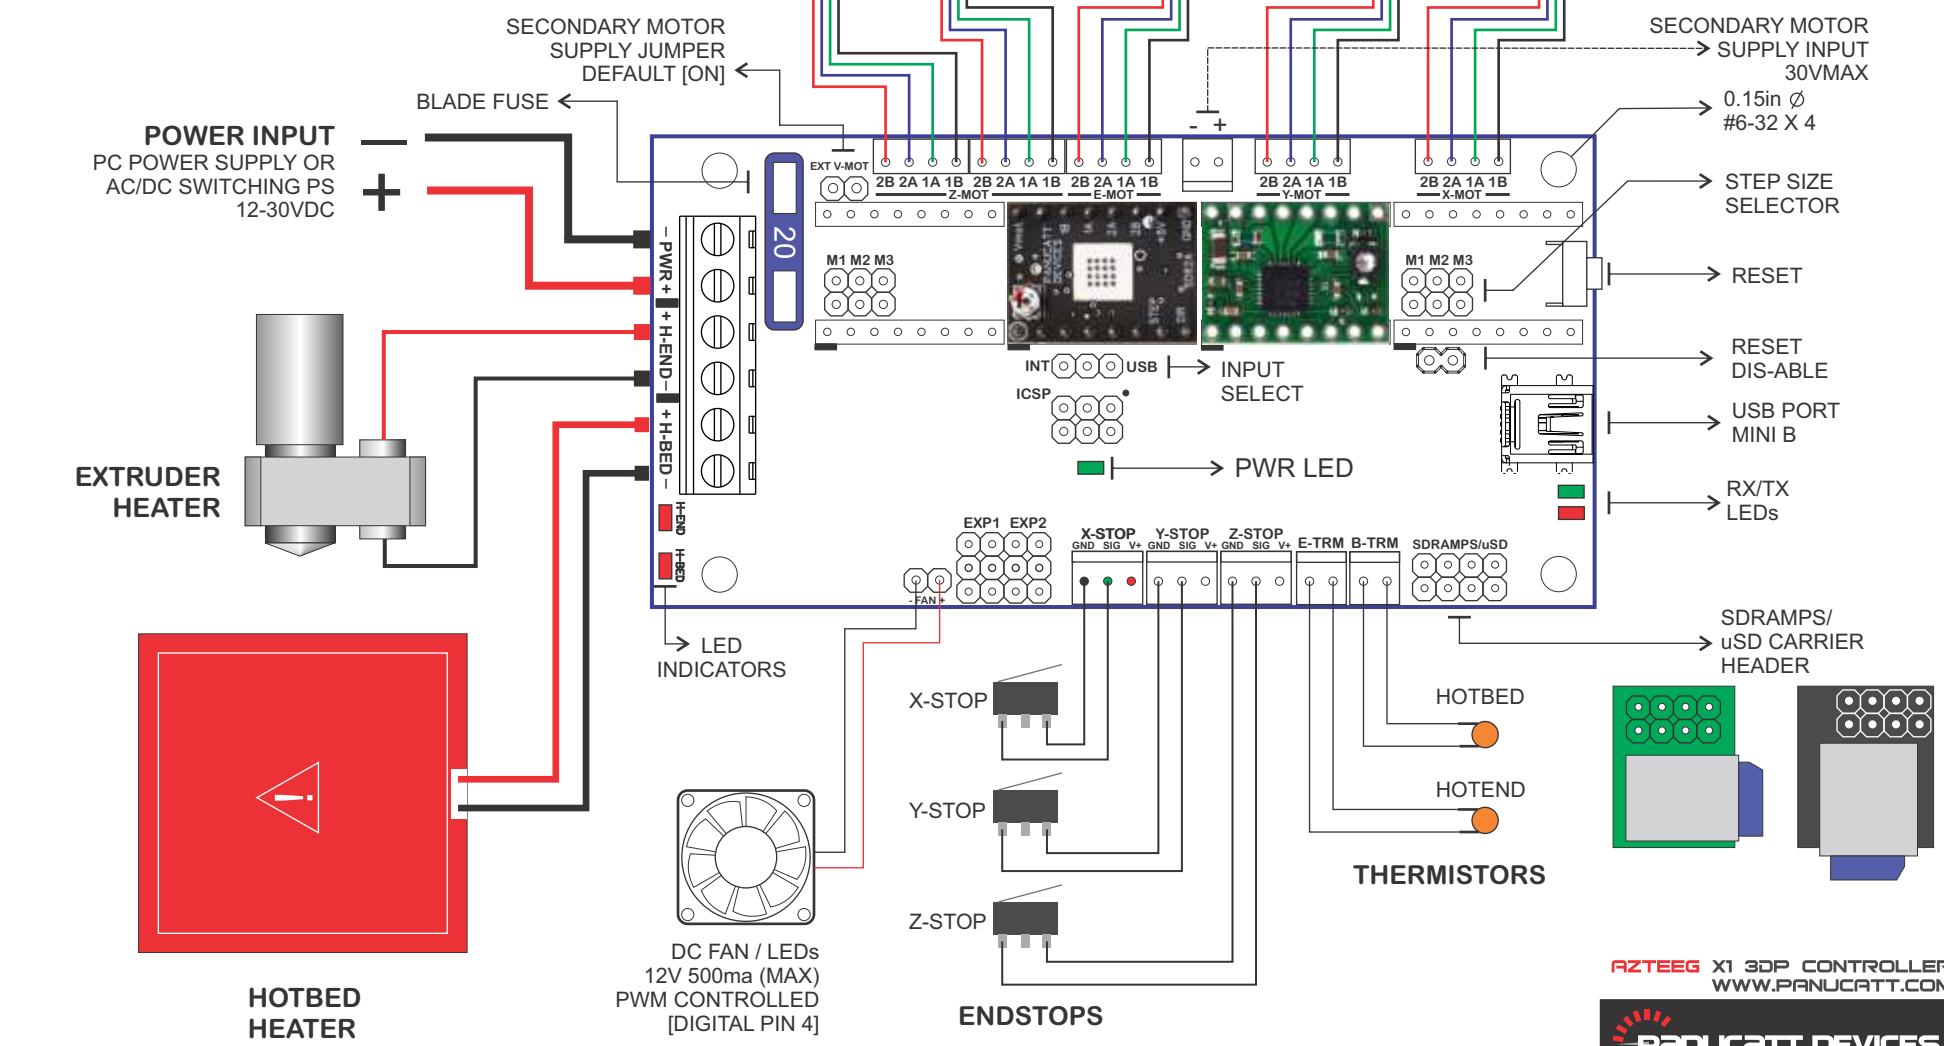

AZTEEG X1 3DP 3D PRINTER CONTROLLER WIRING DIAGRAM

STEPPER MOTORS

AZTEEG X1 3DP 3D PRINTER CONTROLLER WIRING DIAGRAM

USING A SEPARATE POWER SUPPLY
FOR STEPPER MOTORS

AZTEEG X1 3DP CONTROLLER
WWW.PANUCATT.COM