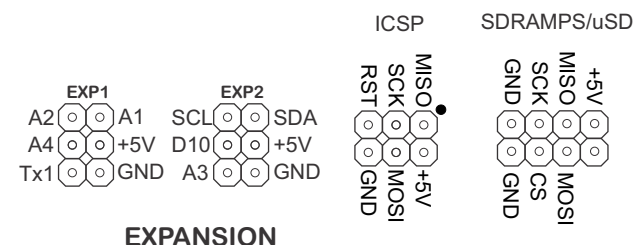

AZTEEG X1 3DP 3D PRINTER CONTROLLER WIRING DIAGRAM

STEPPER MOTORS

AZTEEG X1 3DP 3D PRINTER CONTROLLER WIRING DIAGRAM

USING A SEPARATE POWER SUPPLY
FOR STEPPER MOTORS

AZTEEG X1 3DP CONTROLLER
WWW.PANUCATT.COM